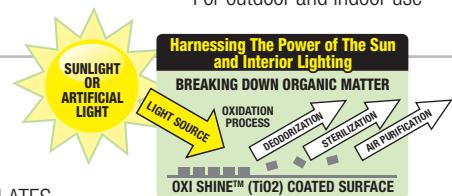

Where to Use: Hospitals & Health Care Facilities • Schools & Universities • Retail, Office & Municipality Areas • Commercial/Residential Kitchens & Bathrooms • High Traffic Areas

Surfaces: Windows - Mirrors - Shower Doors & Enclosures - Stainless Steel Appliances plus all other Appliance Surfaces
- Granite - Leather - Canvas - Chrome - Aluminum - Fiberglass - Stainless Steel - Eisenglass - Strataglass - Plexiglas
- Lexan - Wood Furniture - Pianos and other Musical Instruments - Barbecue Grills - Patio Furniture
- AC Cabinets and Lawn Equipment

Available in 24 oz. bottle w/trigger sprayer and 64 oz. refill

PRODUCT DESCRIPTION: Once sealer has been applied, the Self Cleaning NP Technology utilizes the Ultra Violet Rays of the Sun and artificial lighting to prevent the growth of algae and mold and help breakdown new deposits of grease, oil, road grime and urine. Since UV Light is abundant even on cloudy days or in shaded areas, this process works nonstop throughout the day and in most artificially lighted areas.

DOES NOT CONTAIN HARMFUL PETROLEUM DISTILLATES

For outdoor and indoor use